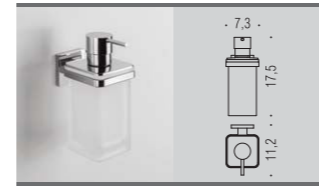

B9337
Spandisapone (L 0,28)
Soap dispenser