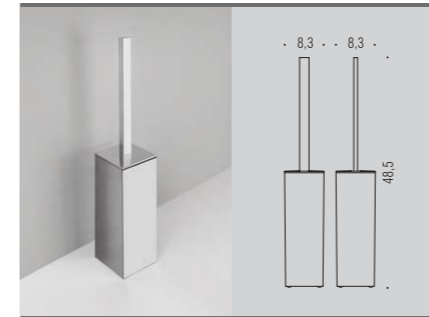

LC97
Appeditutto
Hook

B3790
Porta rotolo
Paper holder

B3708DX
Porta rotolo destro
Right paper holder

B3708SX
Porta rotolo sinistro
Left paper holder

B3791
Porta rotolo coperto
Paper holder with cover

B3706
Porta scopino d'appoggio
Standing brush holder