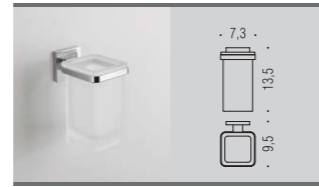

Finiture: ● Cromo
Finishes: ● Chrome

Complementi: ● Vetro acidato naturale
Complements: ● Natural acid glass

B3701
Porta sapone
Soap dish holder

B3781
Porta sapone inamovibile
Irremovable soap dish holder