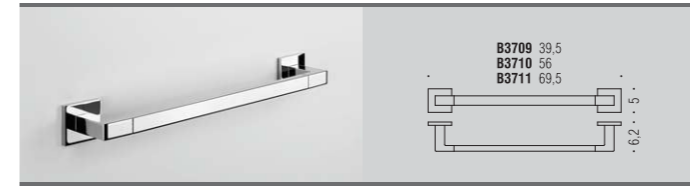

B3709 - B3710 - B3711
Porta salvietta
Towel holder