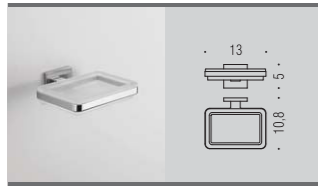

BASICQ

Design: Colombo Design

Materiale: Ottone / Cromall®
Material: Brass / Cromall®

Finiture: ● Cromo
Finishes: ● Chrome

Complementi: ● Vetro acidato naturale
Complements: ● Natural acid glass

B3701
Porta sapone
Soap dish holder