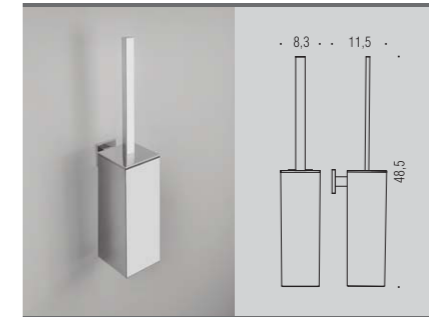

LC97
Appeditutto
Hook

B3790
Porta rotolo
Paper holder

B3708DX
Porta rotolo destro
Right paper holder

B3708SX
Porta rotolo sinistro
Left paper holder

B3791
Porta rotolo coperto
Paper holder with cover

B3706
Porta scopino d'appoggio
Standing brush holder

B3707
Porta scopino
Hanging brush holder