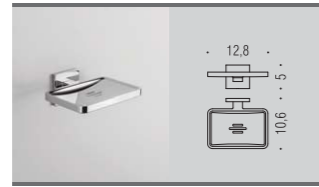

B3781
Porta sapone inamovibile
Irremovable soap dish holder